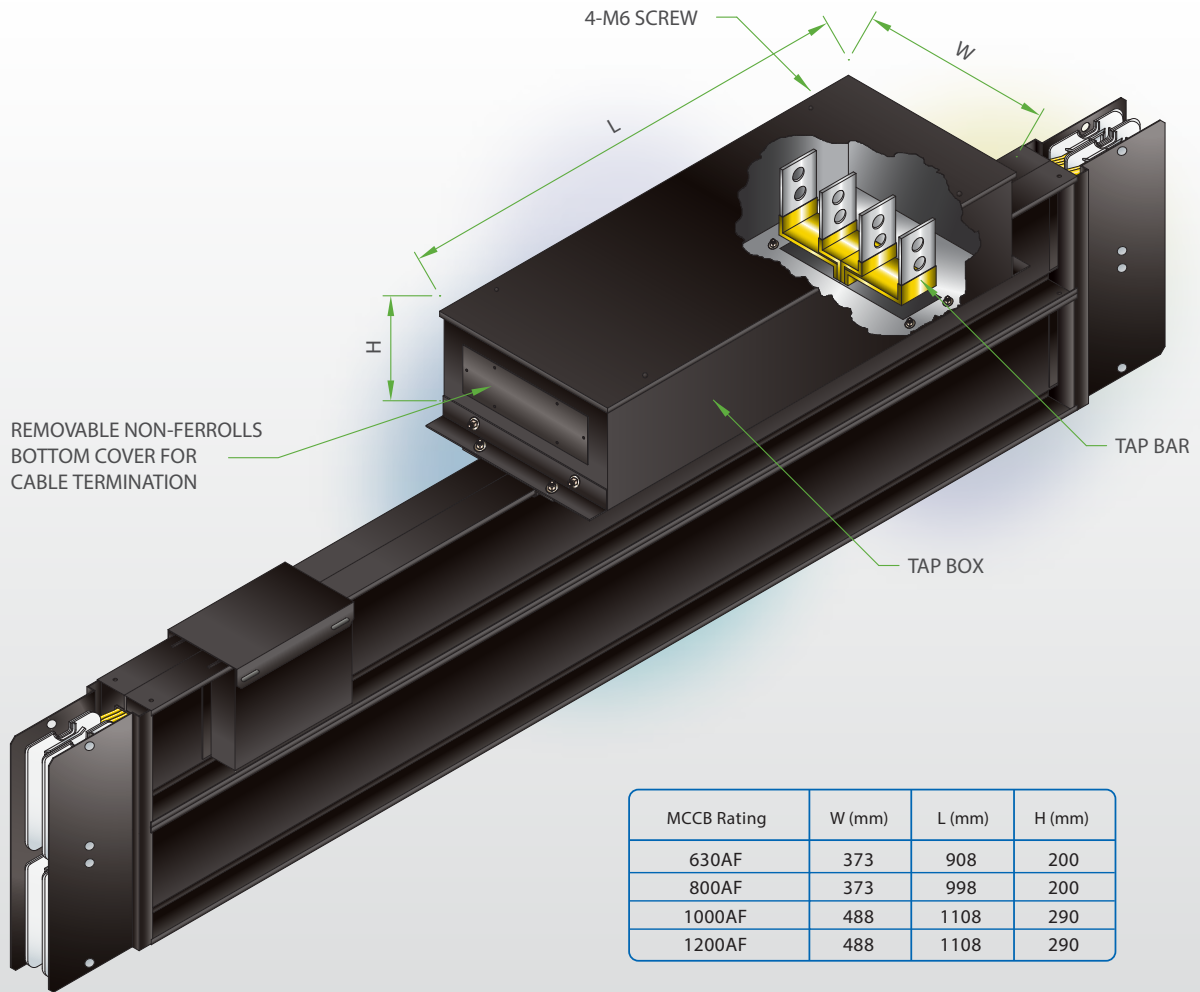

Tap Box & Tap Bar

Note : Customized plug in type 800AF, 1000AF & 1200AF tap-off units are available upon request.